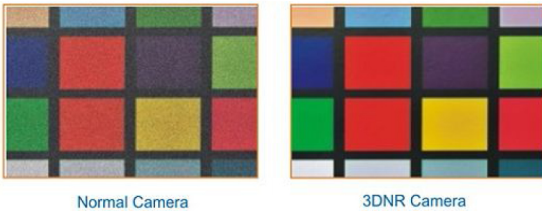

3DNR (3D Noise Reduction)

With 3D Noise Reduction embedded, it produces extremely clear picture quality, even under low light condition for 24/7 surveillance