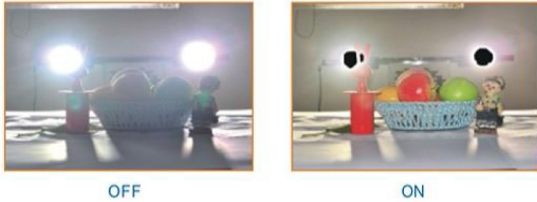

HLC (Highlight Compensation Capability)

By adoption Nextchip unique DSP head-light suppression technology ensure the image exposure evenly, view dark object which around strong light clearly